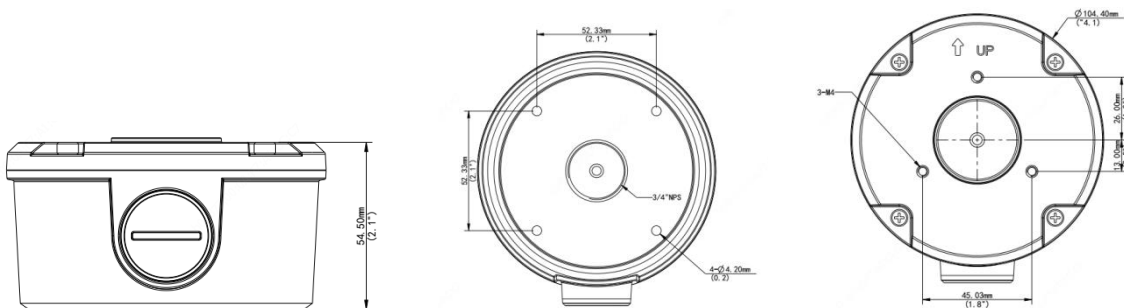

Dimension

Zhejiang Uniview Technologies Co.,Ltd.

South Tower, Building 10, Wanlun Science Park, 88 Jiangling Road, Hangzhou, P.R.China 310051

Email: overseasbusiness@uniview.com; globalsupport@uniview.com

<http://www.uniview.com>

©2015 Zhejiang Uniview Technologies Co.,Ltd. All rights reserved.

*Product specifications and availability are subject to change without notice.